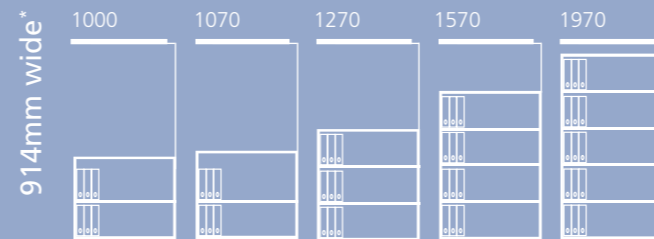

*Package dimensions (mm)

**Only available for 914mm wide two door cupboards and 1000mm wide tambours

capacity guide