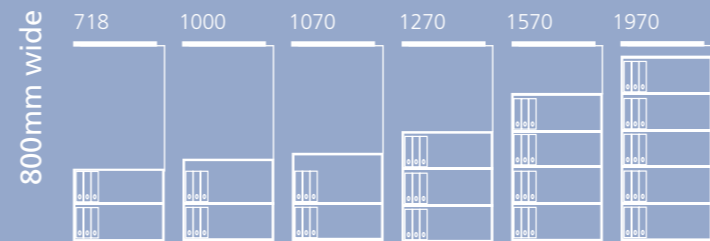

*Package dimensions (mm)

**Only available for 914mm wide two door cupboards and 1000mm wide tambours

capacity guide