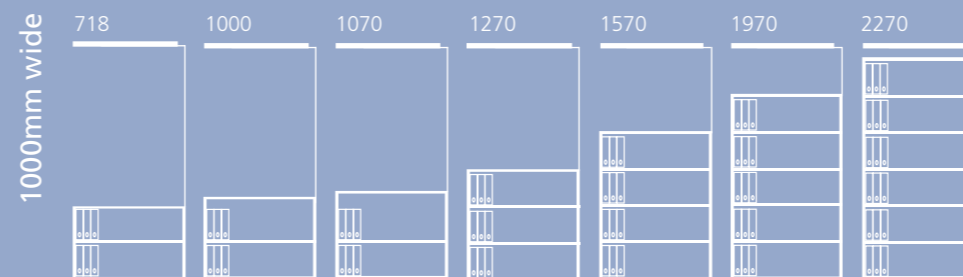

*914mm wide cupboards also available without doors. Open front cupboards will come with appropriate number of shelves as default.